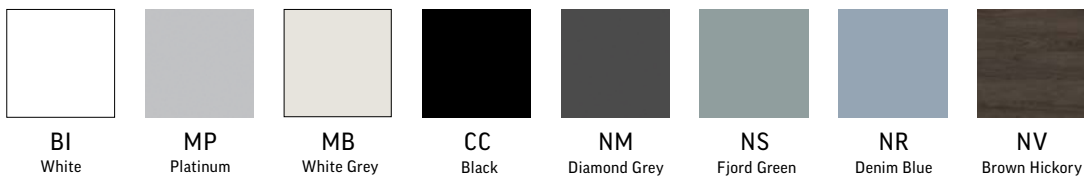

Tepee

CUZ | Blazer

LDS | Synergy

Tepee Work (top)

Table top (freestanding tables + tables integrated with sofas)

FC | PET felt

Metal elements

Wooden elements