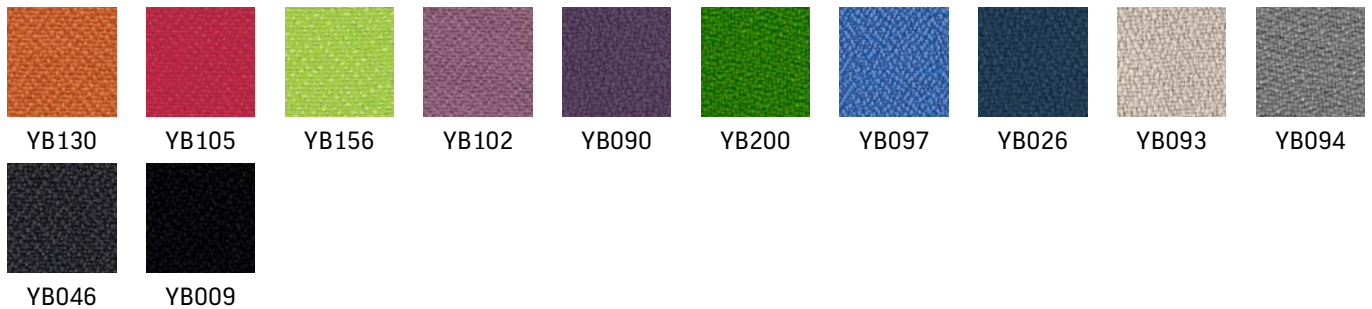

Lucia + 3 (price group 1)