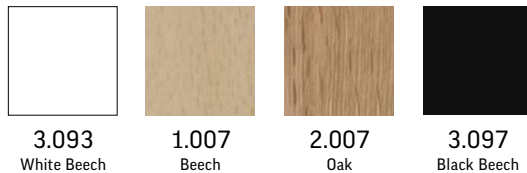

Wood

Handle