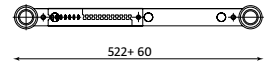

AXO 51
weight: 19 kg

AXO Table
weight: 9,3 kg

AXO Tablet

AXO Cart

**Universal row linking system
for conference chairs**
weight: 0,95 kg